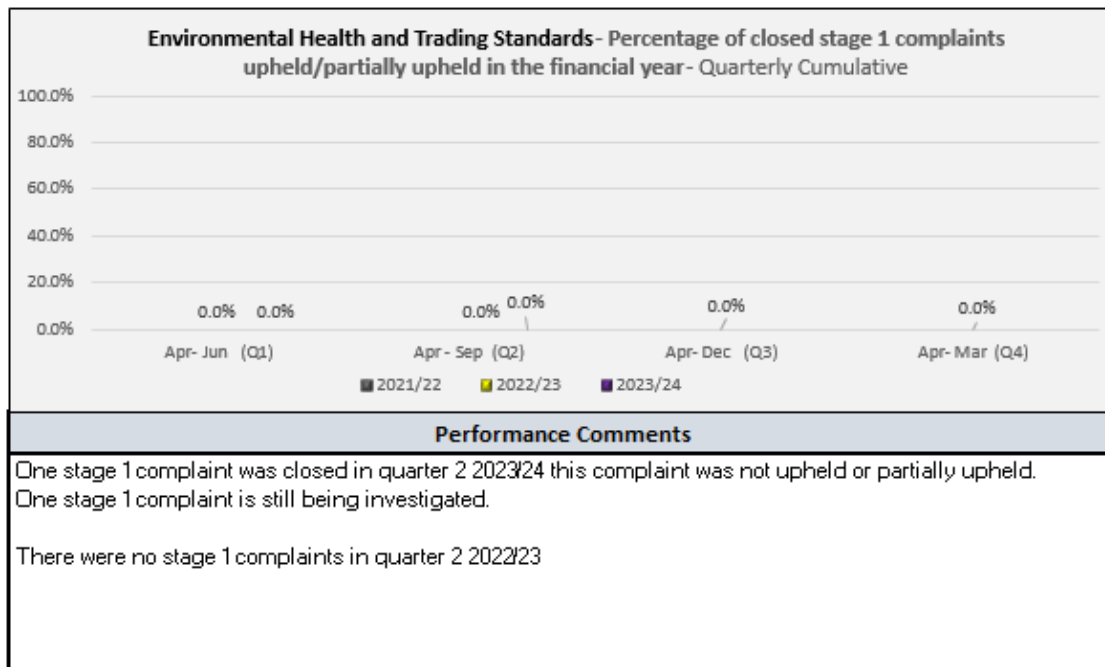

Cyngor Castell-nedd Port Talbot
Neath Port Talbot Council

Performance Measures

Appendix 2 – Environmental Health & Trading Standards

Compliments and Complaints

1.

2.

3.

4.