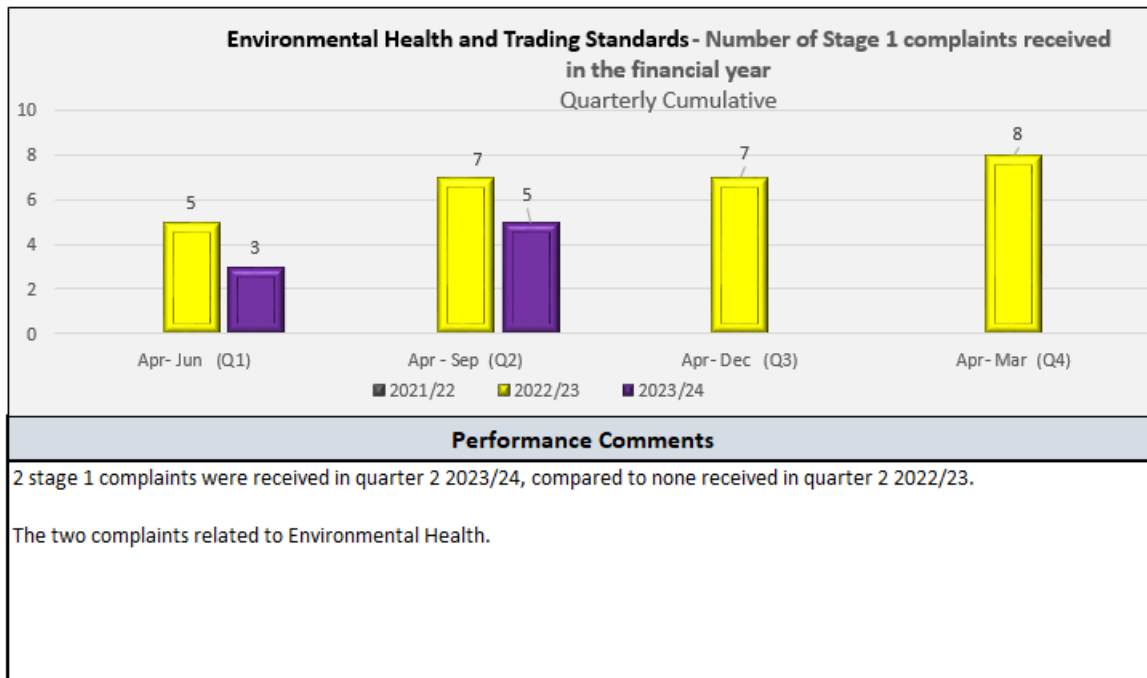

Cyngor Castell-nedd Port Talbot
Neath Port Talbot Council

Performance Measures

Appendix 2 – Environmental Health & Trading Standards

Compliments and Complaints

1.

2.

3.

4.