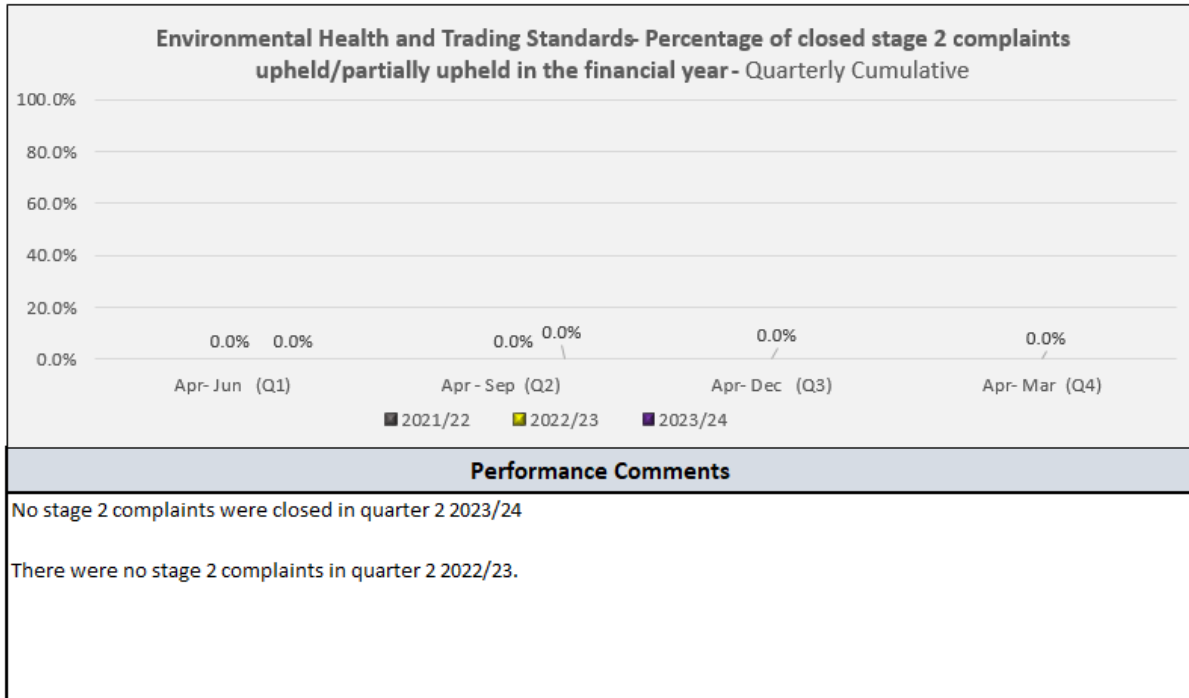

Cyngor Castell-nedd Port Talbot
Neath Port Talbot Council

Performance Measures

Appendix 2 – Environmental Health & Trading Standards

Compliments and Complaints

1.

2.

3.

4.