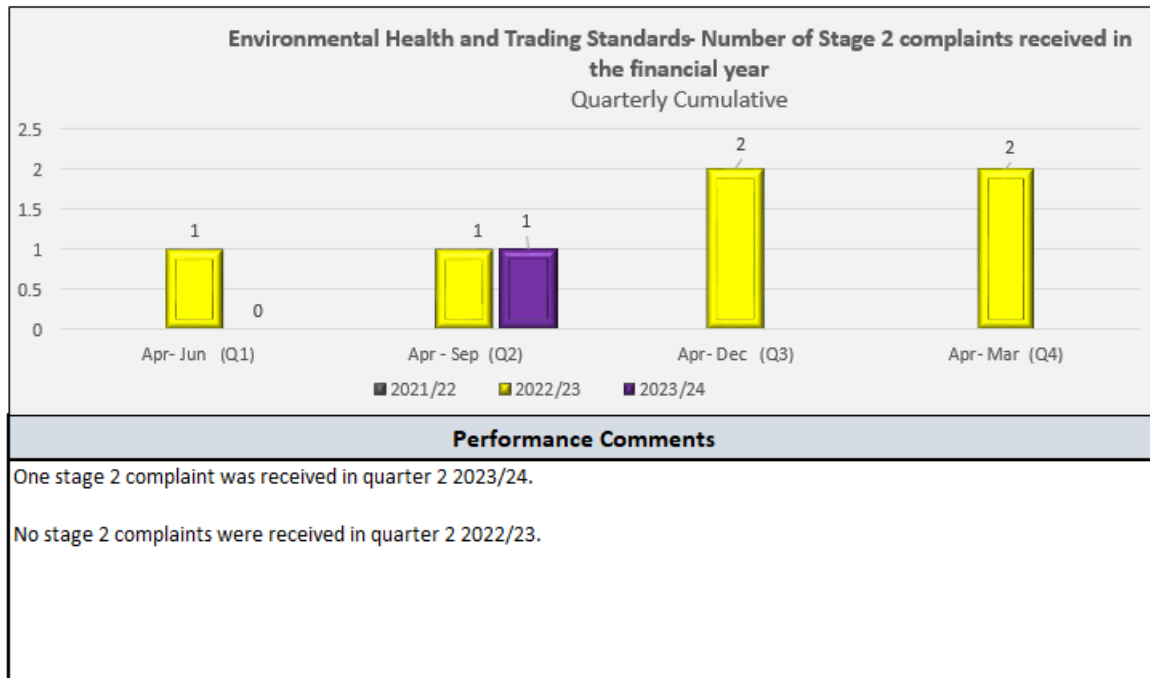

Cyngor Castell-nedd Port Talbot
Neath Port Talbot Council

Performance Measures

Appendix 2 – Environmental Health & Trading Standards

Compliments and Complaints

1.

2.

3.

4.