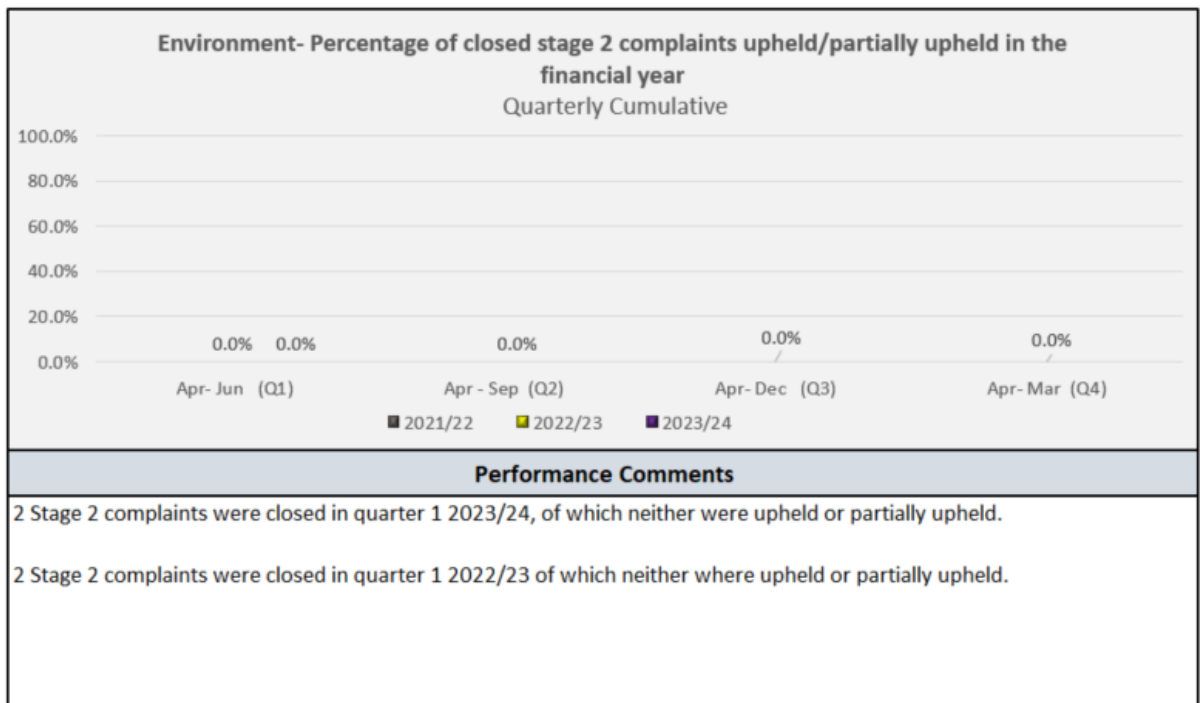

## Performance Measures

Appendix 2 – Environment Directorate  
Compliments and Complaints  
Quarter 1 (1st April - 30th June) - 2023/24

1.

2.

3.

4.

5.

6.