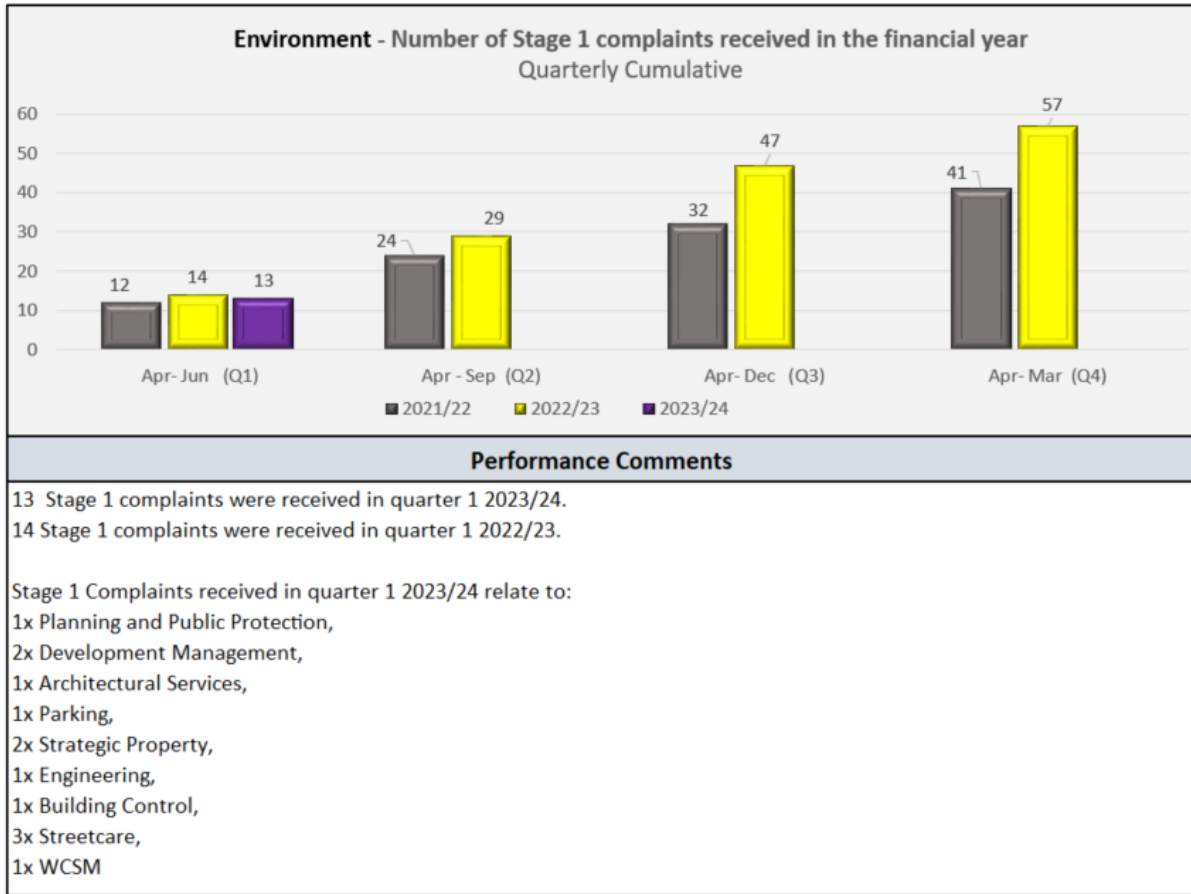

## Performance Measures

Appendix 2 – Environment Directorate  
Compliments and Complaints  
Quarter 1 (1st April - 30th June) - 2023/24

1.

2.

3.

4.

5.

6.