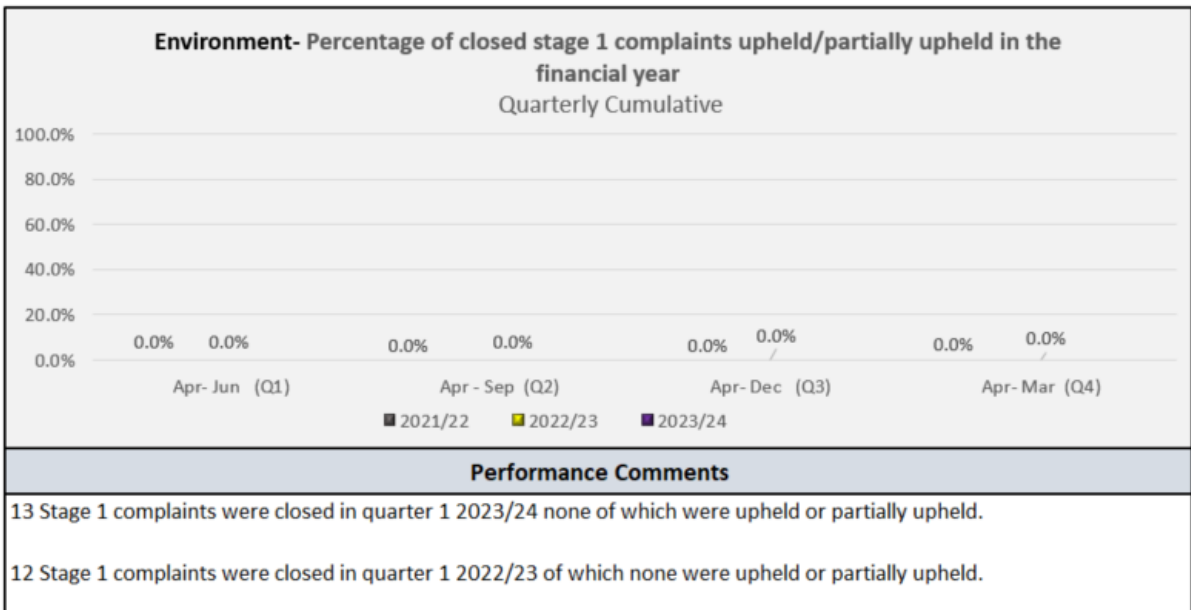

## Performance Measures

Appendix 2 – Environment Directorate  
Compliments and Complaints  
Quarter 1 (1st April - 30th June) - 2023/24

1.

2.

3.

4.

5.

6.