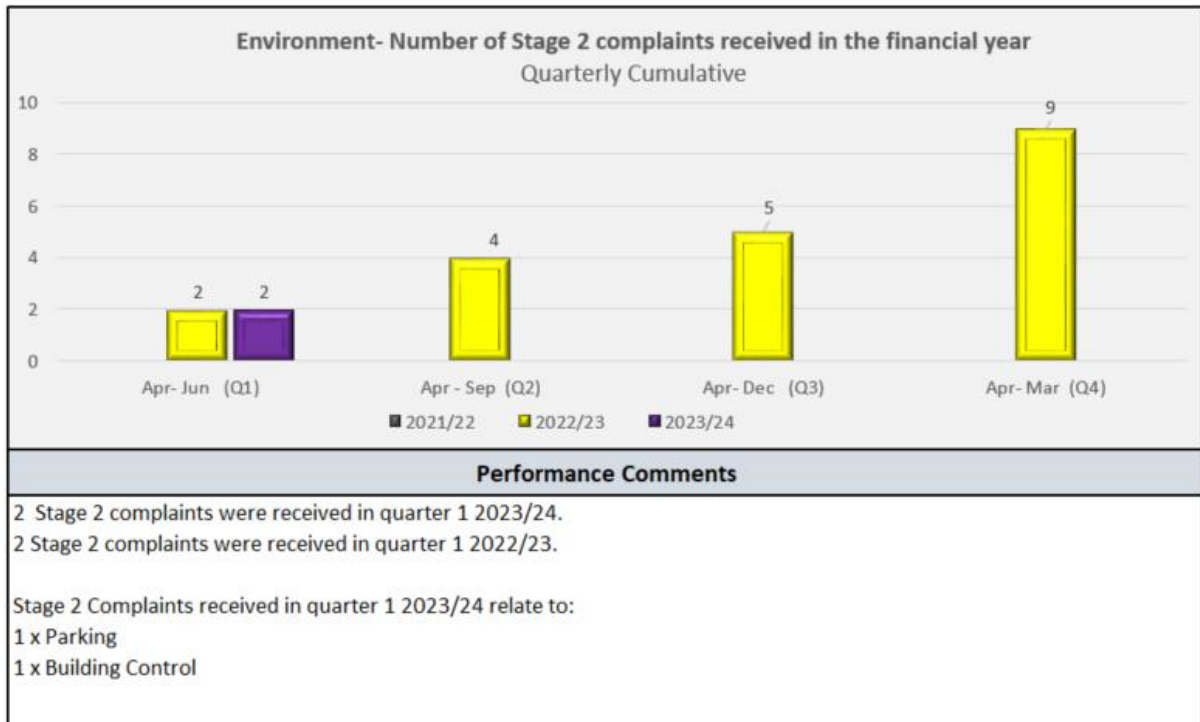

## Performance Measures

Appendix 2 – Environment Directorate  
Compliments and Complaints  
Quarter 1 (1st April - 30th June) - 2023/24

1.

2.

3.

4.

5.

6.