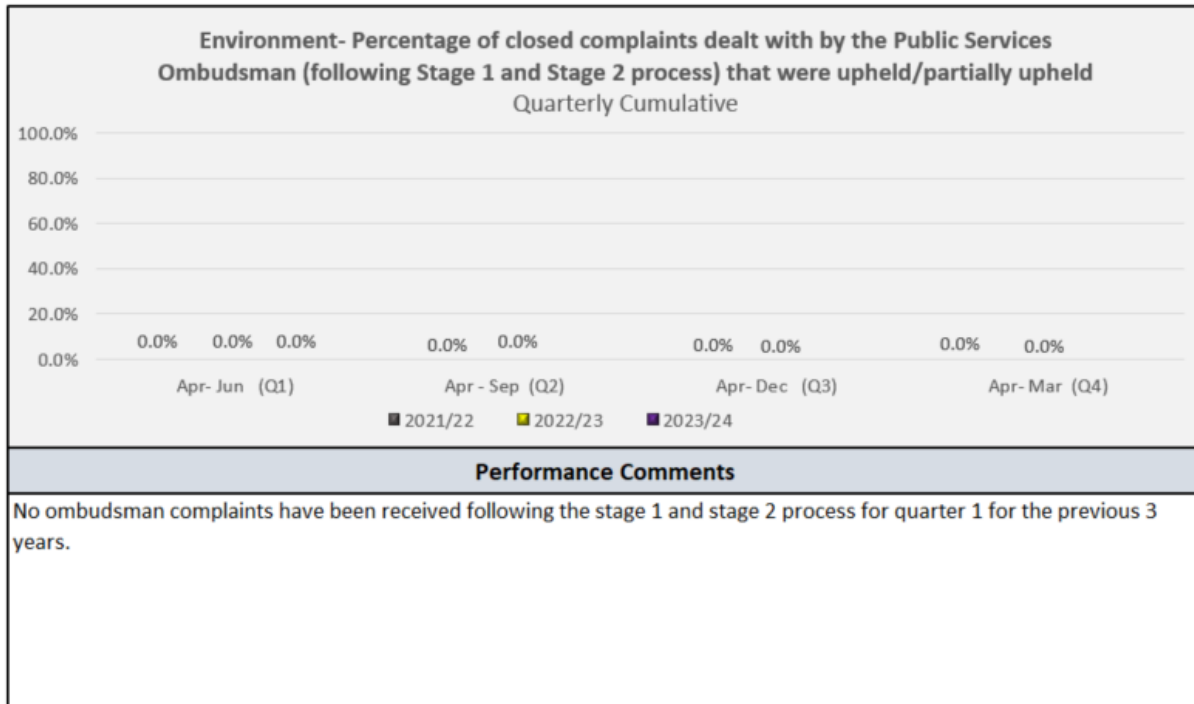

## Performance Measures

Appendix 2 – Environment Directorate  
Compliments and Complaints  
Quarter 1 (1st April - 30th June) - 2023/24

1.

2.

3.

4.

5.

6.