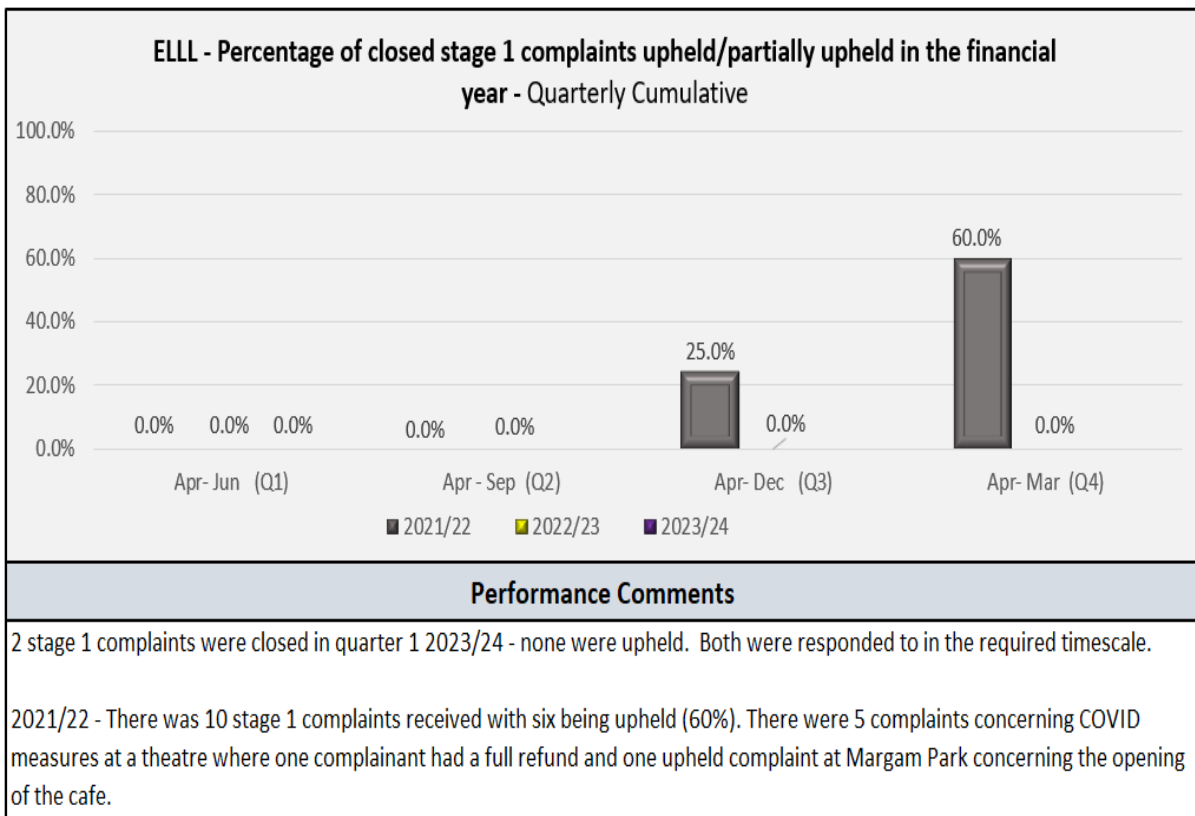

### Appendix 2

Education, Skills and Wellbeing Cabinet Board

Compliments and Complaints

Quarter 1 (1st April - 30th June) - 2023/24

1.

2.

3.

4.