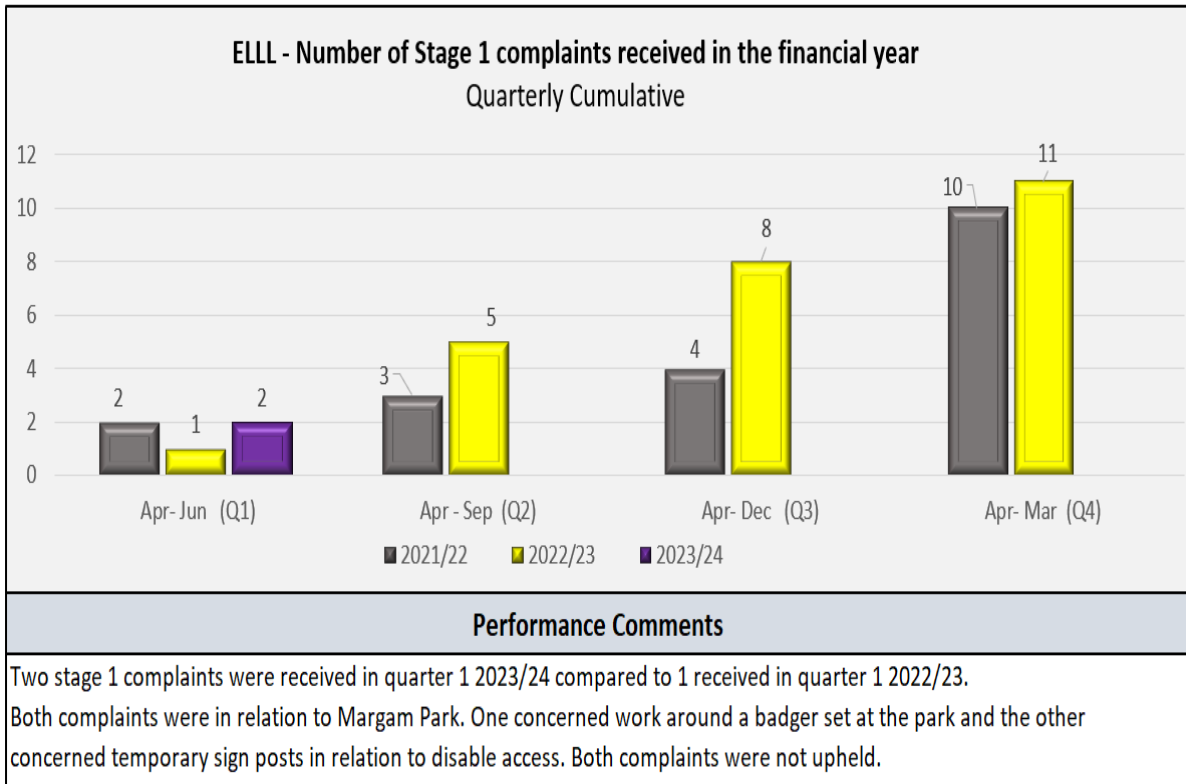

## Performance Measures

### Appendix 2

Education, Skills and Wellbeing Cabinet Board

Compliments and Complaints

Quarter 1 (1st April - 30th June) - 2023/24

1.

2.

3.

4.