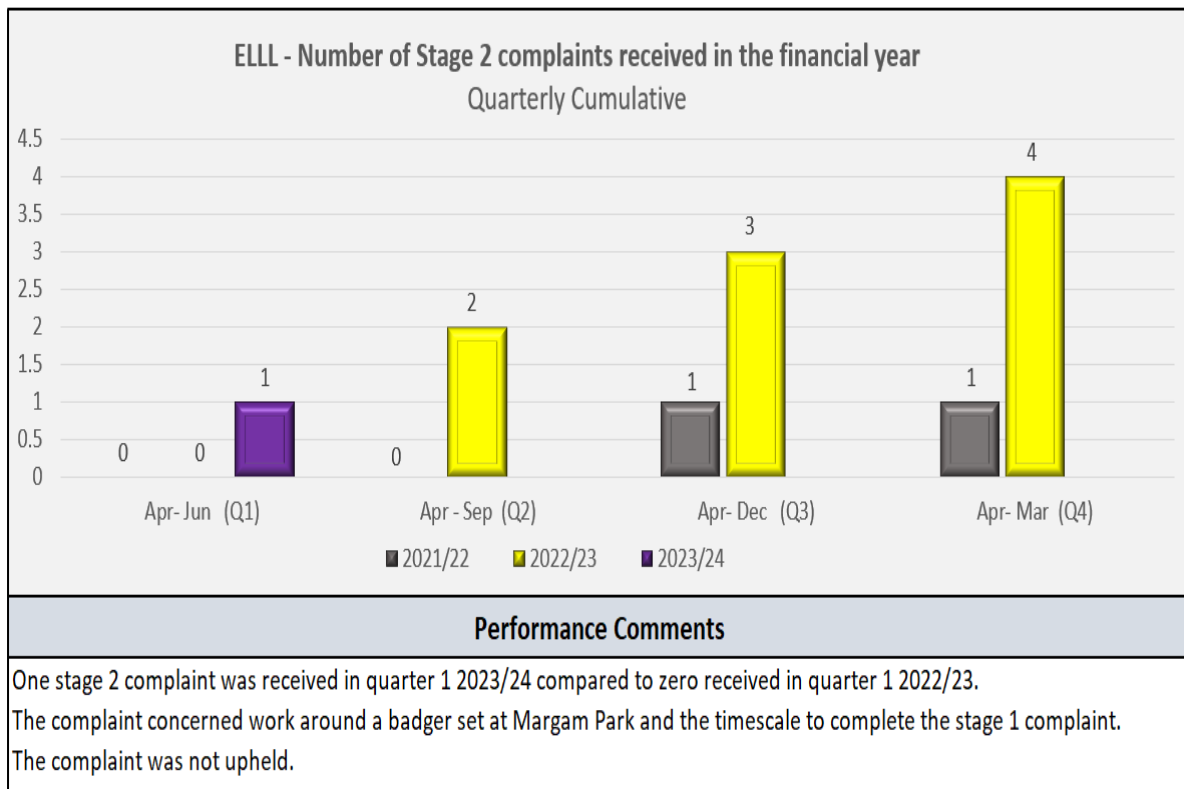

### Appendix 2

Education, Skills and Wellbeing Cabinet Board

Compliments and Complaints

Quarter 1 (1st April - 30th June) - 2023/24

1.

2.

3.

4.