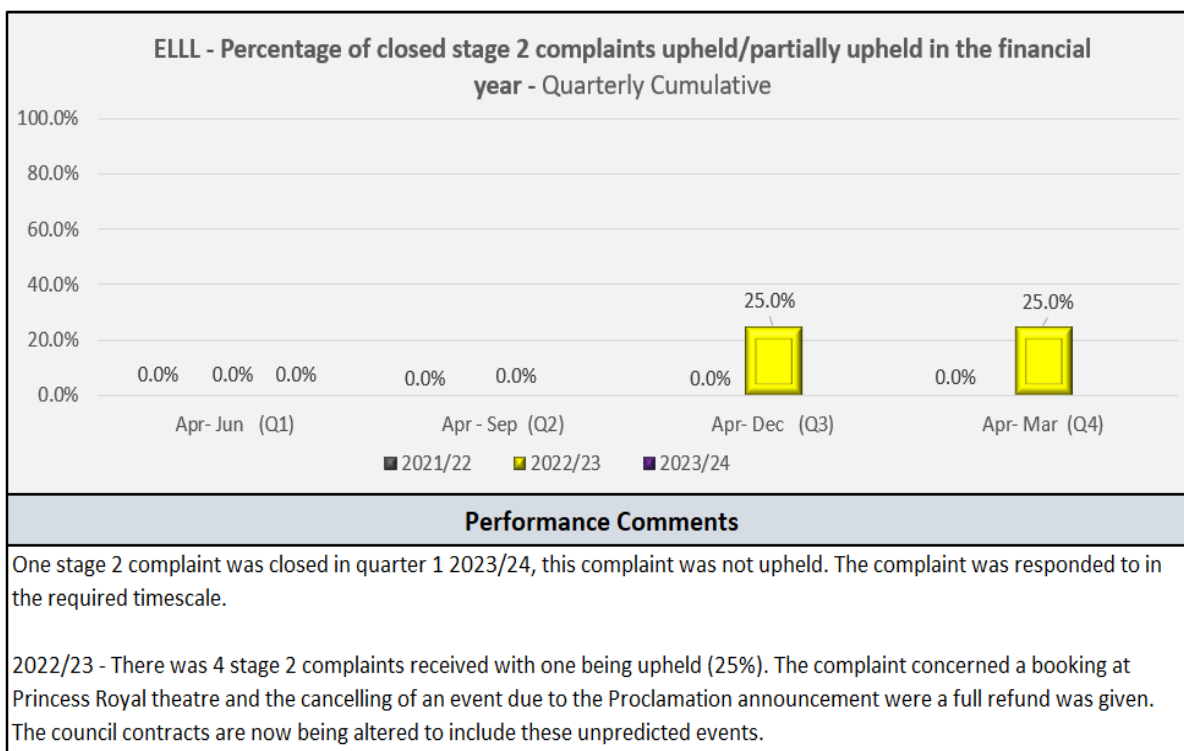

### Appendix 2

Education, Skills and Wellbeing Cabinet Board

Compliments and Complaints

Quarter 1 (1st April - 30th June) - 2023/24

1.

2.

3.

4.