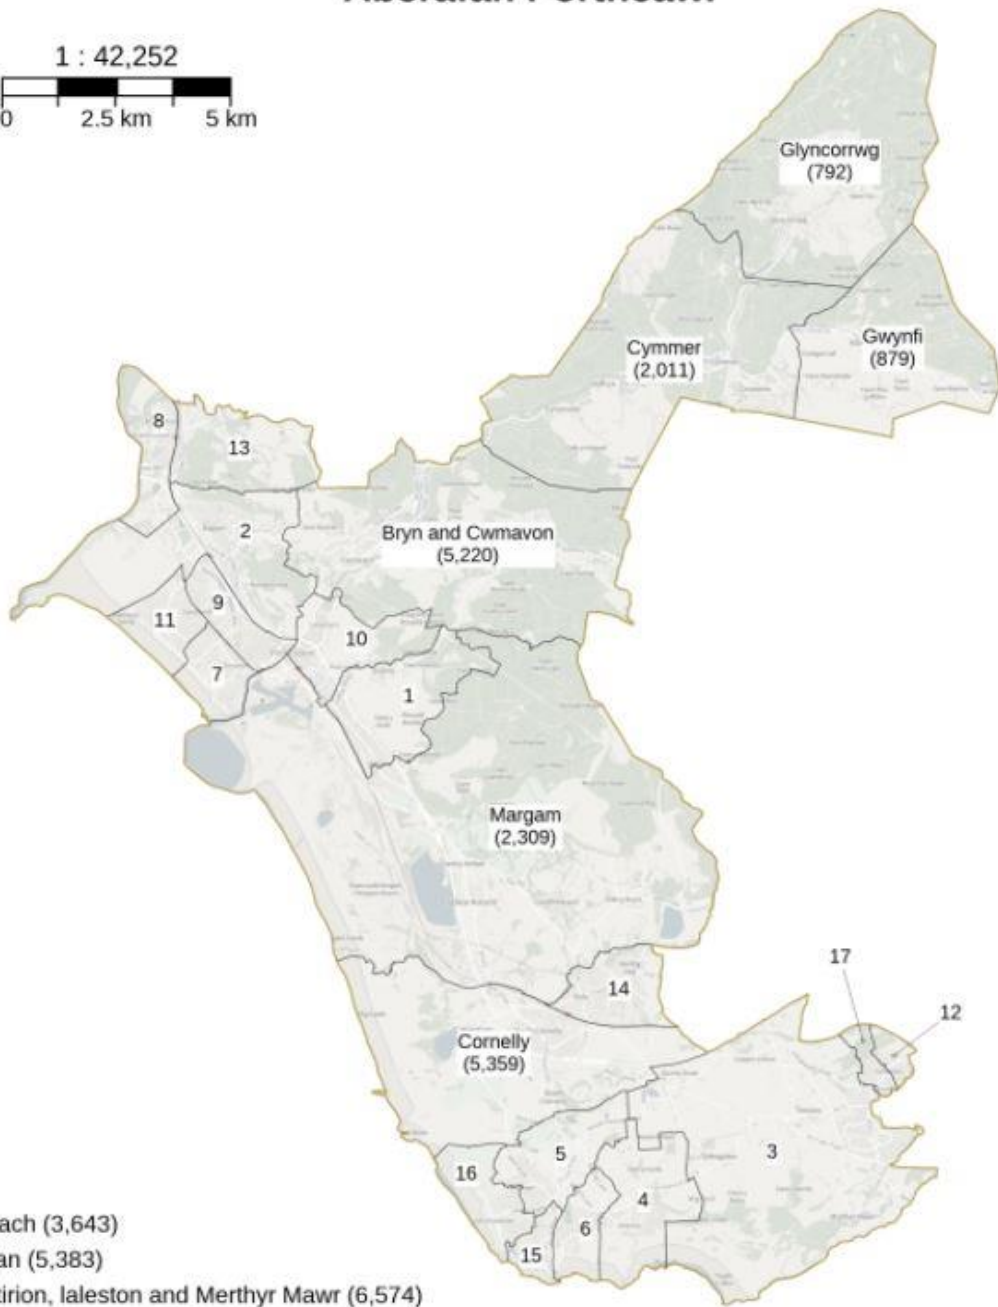

Aberafan Porthcawl

- 1 - Tai-bach (3,643)
- 2 - Baglan (5,383)
- 3 - Bryntirion, Ialeston and Merthyr Mawr (6,574)
- 4 - Newton (3,035)
- 5 - Nottage (2,741)
- 6 - Porthcawl East Central (2,580)
- 7 - Sandfields East (5,038)
- 8 - Briton Ferry West (2,033)
- 9 - Aberavon (4,048)
- 10 - Port Talbot (4,342)
- 11 - Sandfields West (4,917)
- 12 - Cefn Glas (1,360)
- 13 - Briton Ferry East (2,148)
- 14 - Pyle (5,545)
- 15 - Porthcawl West Central (2,967)
- 16 - Rest Bay (1,990)
- 17 - Llangewydd and Brynhyfryd (1,878)

© Crown copyright and database rights [2021] OS [100047875]