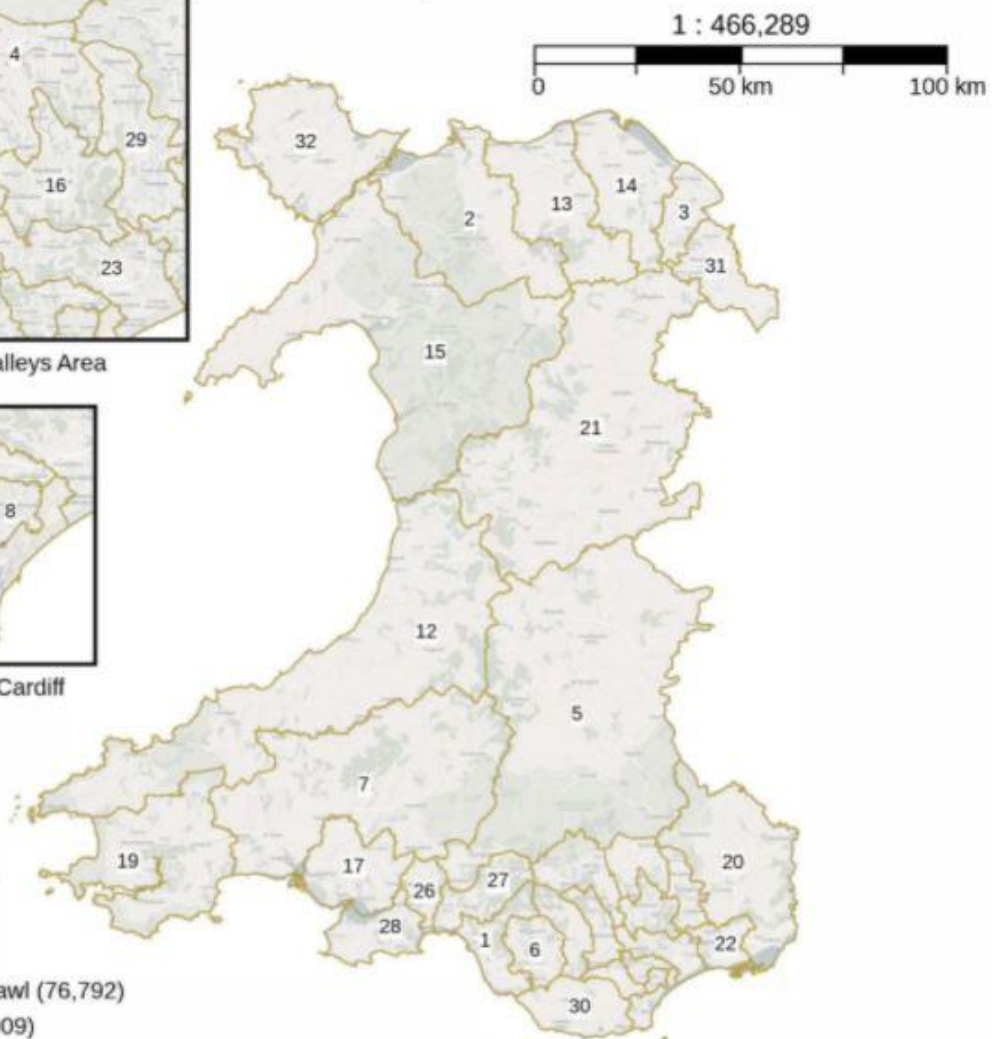

Initial Proposals

South Wales Valleys Area

City and County of Cardiff

- | | |
|---|---|
| 1 - Aberafan Porthcawl (76,792) | 19 - Mid and South Pembrokeshire (74,614) |
| 2 - Aberconwy (69,909) | 20 - Monmouthshire (72,681) |
| 3 - Alyn and Deeside (74,144) | 21 - Montgomeryshire and Glyndwr (72,363) |
| 4 - Blaenau Gwent and Rhymney (71,079) | 22 - Newport East (76,159) |
| 5 - Brecon and Radnor (72,113) | 23 - Newport West and Caerphilly (74,394) |
| 6 - Bridgend (74,388) | 24 - Pontypridd (71,237) |
| 7 - Caerfyrddin (70,606) | 25 - Rhondda (71,684) |
| 8 - Cardiff Central (74,486) | 26 - Swansea Central and North (76,199) |
| 9 - Cardiff North (71,143) | 27 - Swansea East and Neath (75,641) |
| 10 - Cardiff South and Penarth (70,246) | 28 - Swansea West and Gower (75,214) |
| 11 - Cardiff West (73,947) | 29 - Torfaen (70,591) |
| 12 - Ceredigion Preseli (76,269) | 30 - Vale of Glamorgan (70,426) |
| 13 - Clwyd (76,380) | 31 - Wrexham (75,596) |
| 14 - Delyn (76,074) | 32 - Ynys Môn (52,415) |
| 15 - Dwyfor Meirionydd (71,962) | |
| 16 - Islwyn (70,735) | |
| 17 - Llanelli (71,972) | |
| 18 - Merthyr Tydfil and Aberdare (71,218) | |

© Crown copyright and database rights [2021] OS [100047875]