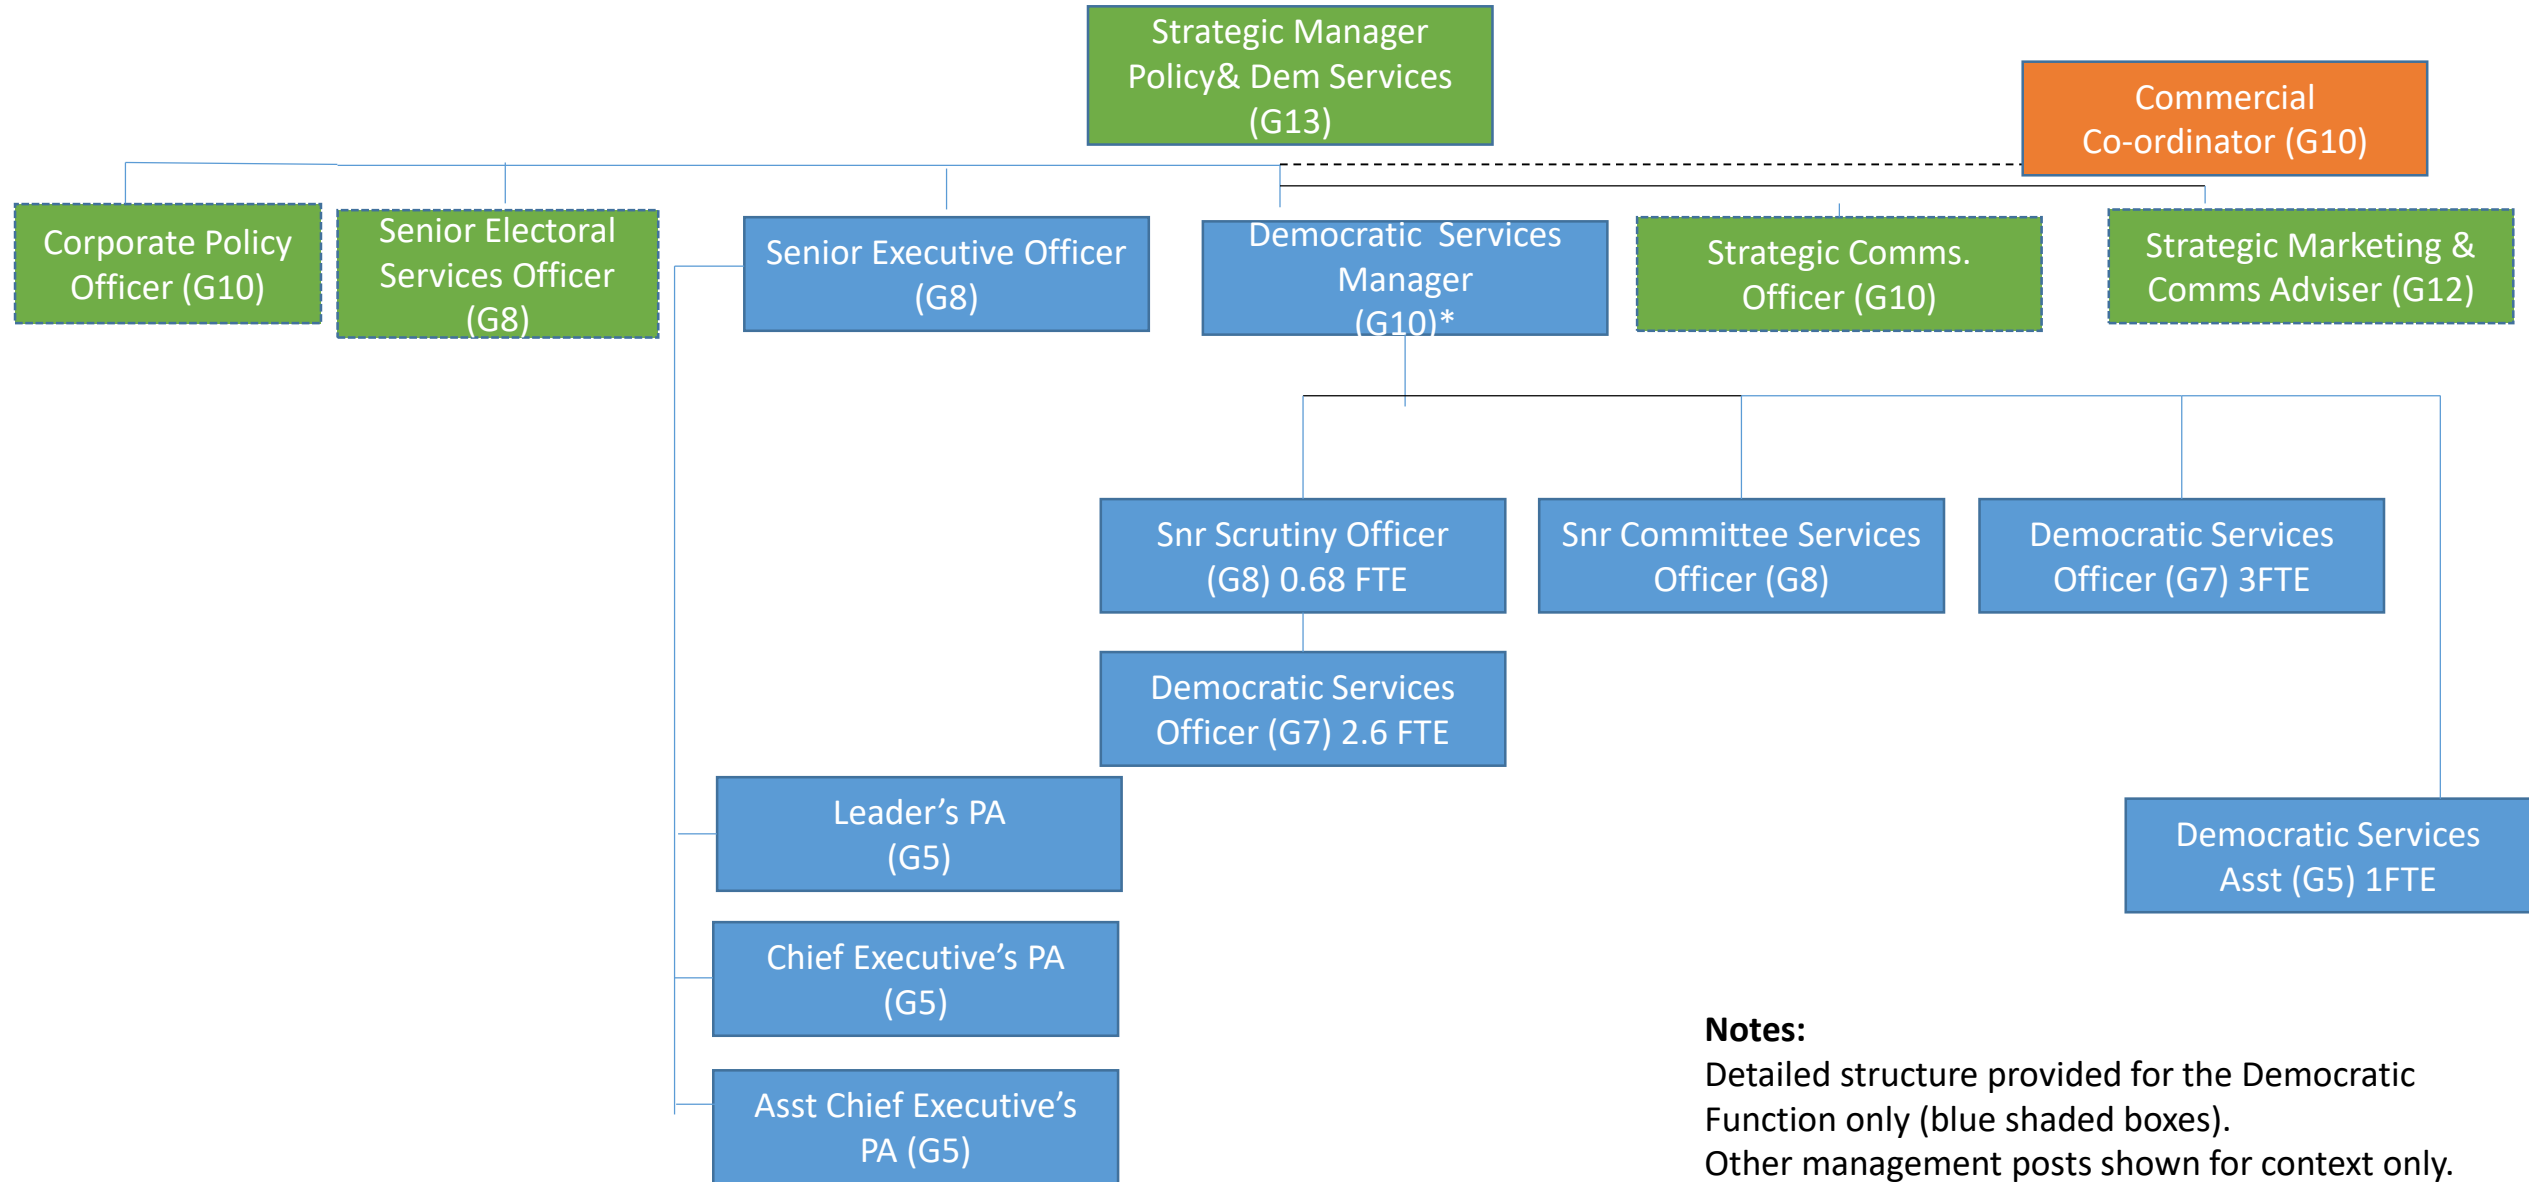

Policy and Democratic Services Division
Proposed Staffing Structure (February 2020)

Notes:

Detailed structure provided for the Democratic Function only (blue shaded boxes).
Other management posts shown for context only.