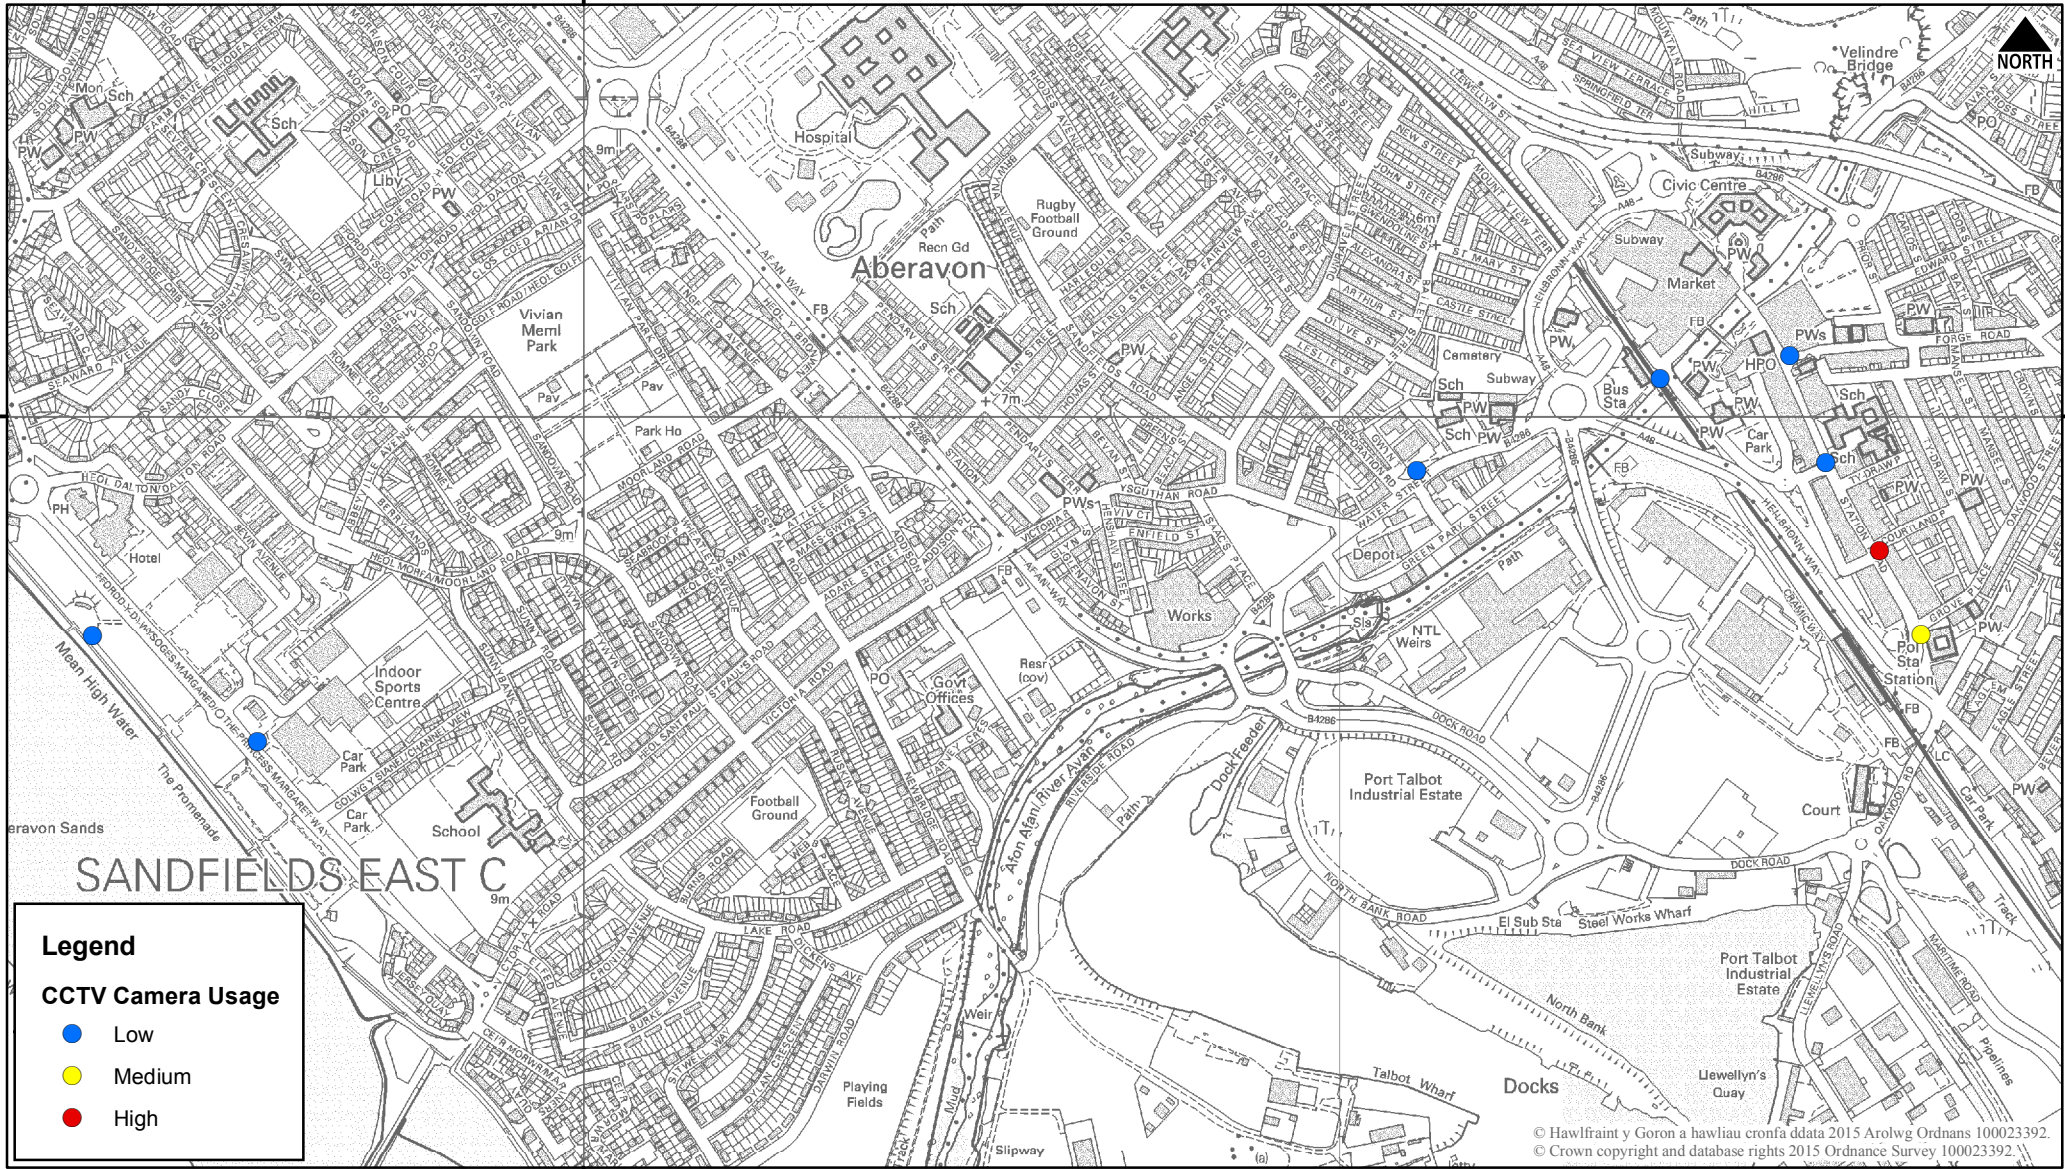

275000

190000

190000

275000

CCTV Camera Usage in Port Talbot

Network Management
 Neath Port Talbot County Borough Council
 Cyngor Bwrdeistref Sirol Castell-nedd Port Talbot
 Environment Directorate
 Mr. Gareth Nutt
 The Quays, Brunel Way, Baglan Energy Park,
 Neath, SA112GG

© Hawlfraint y Goron a hawl iau cronfa ddata 2015 Arolwg Ordnans 100023392.
 © Crown copyright and database rights 2015 Ordnance Survey 100023392.