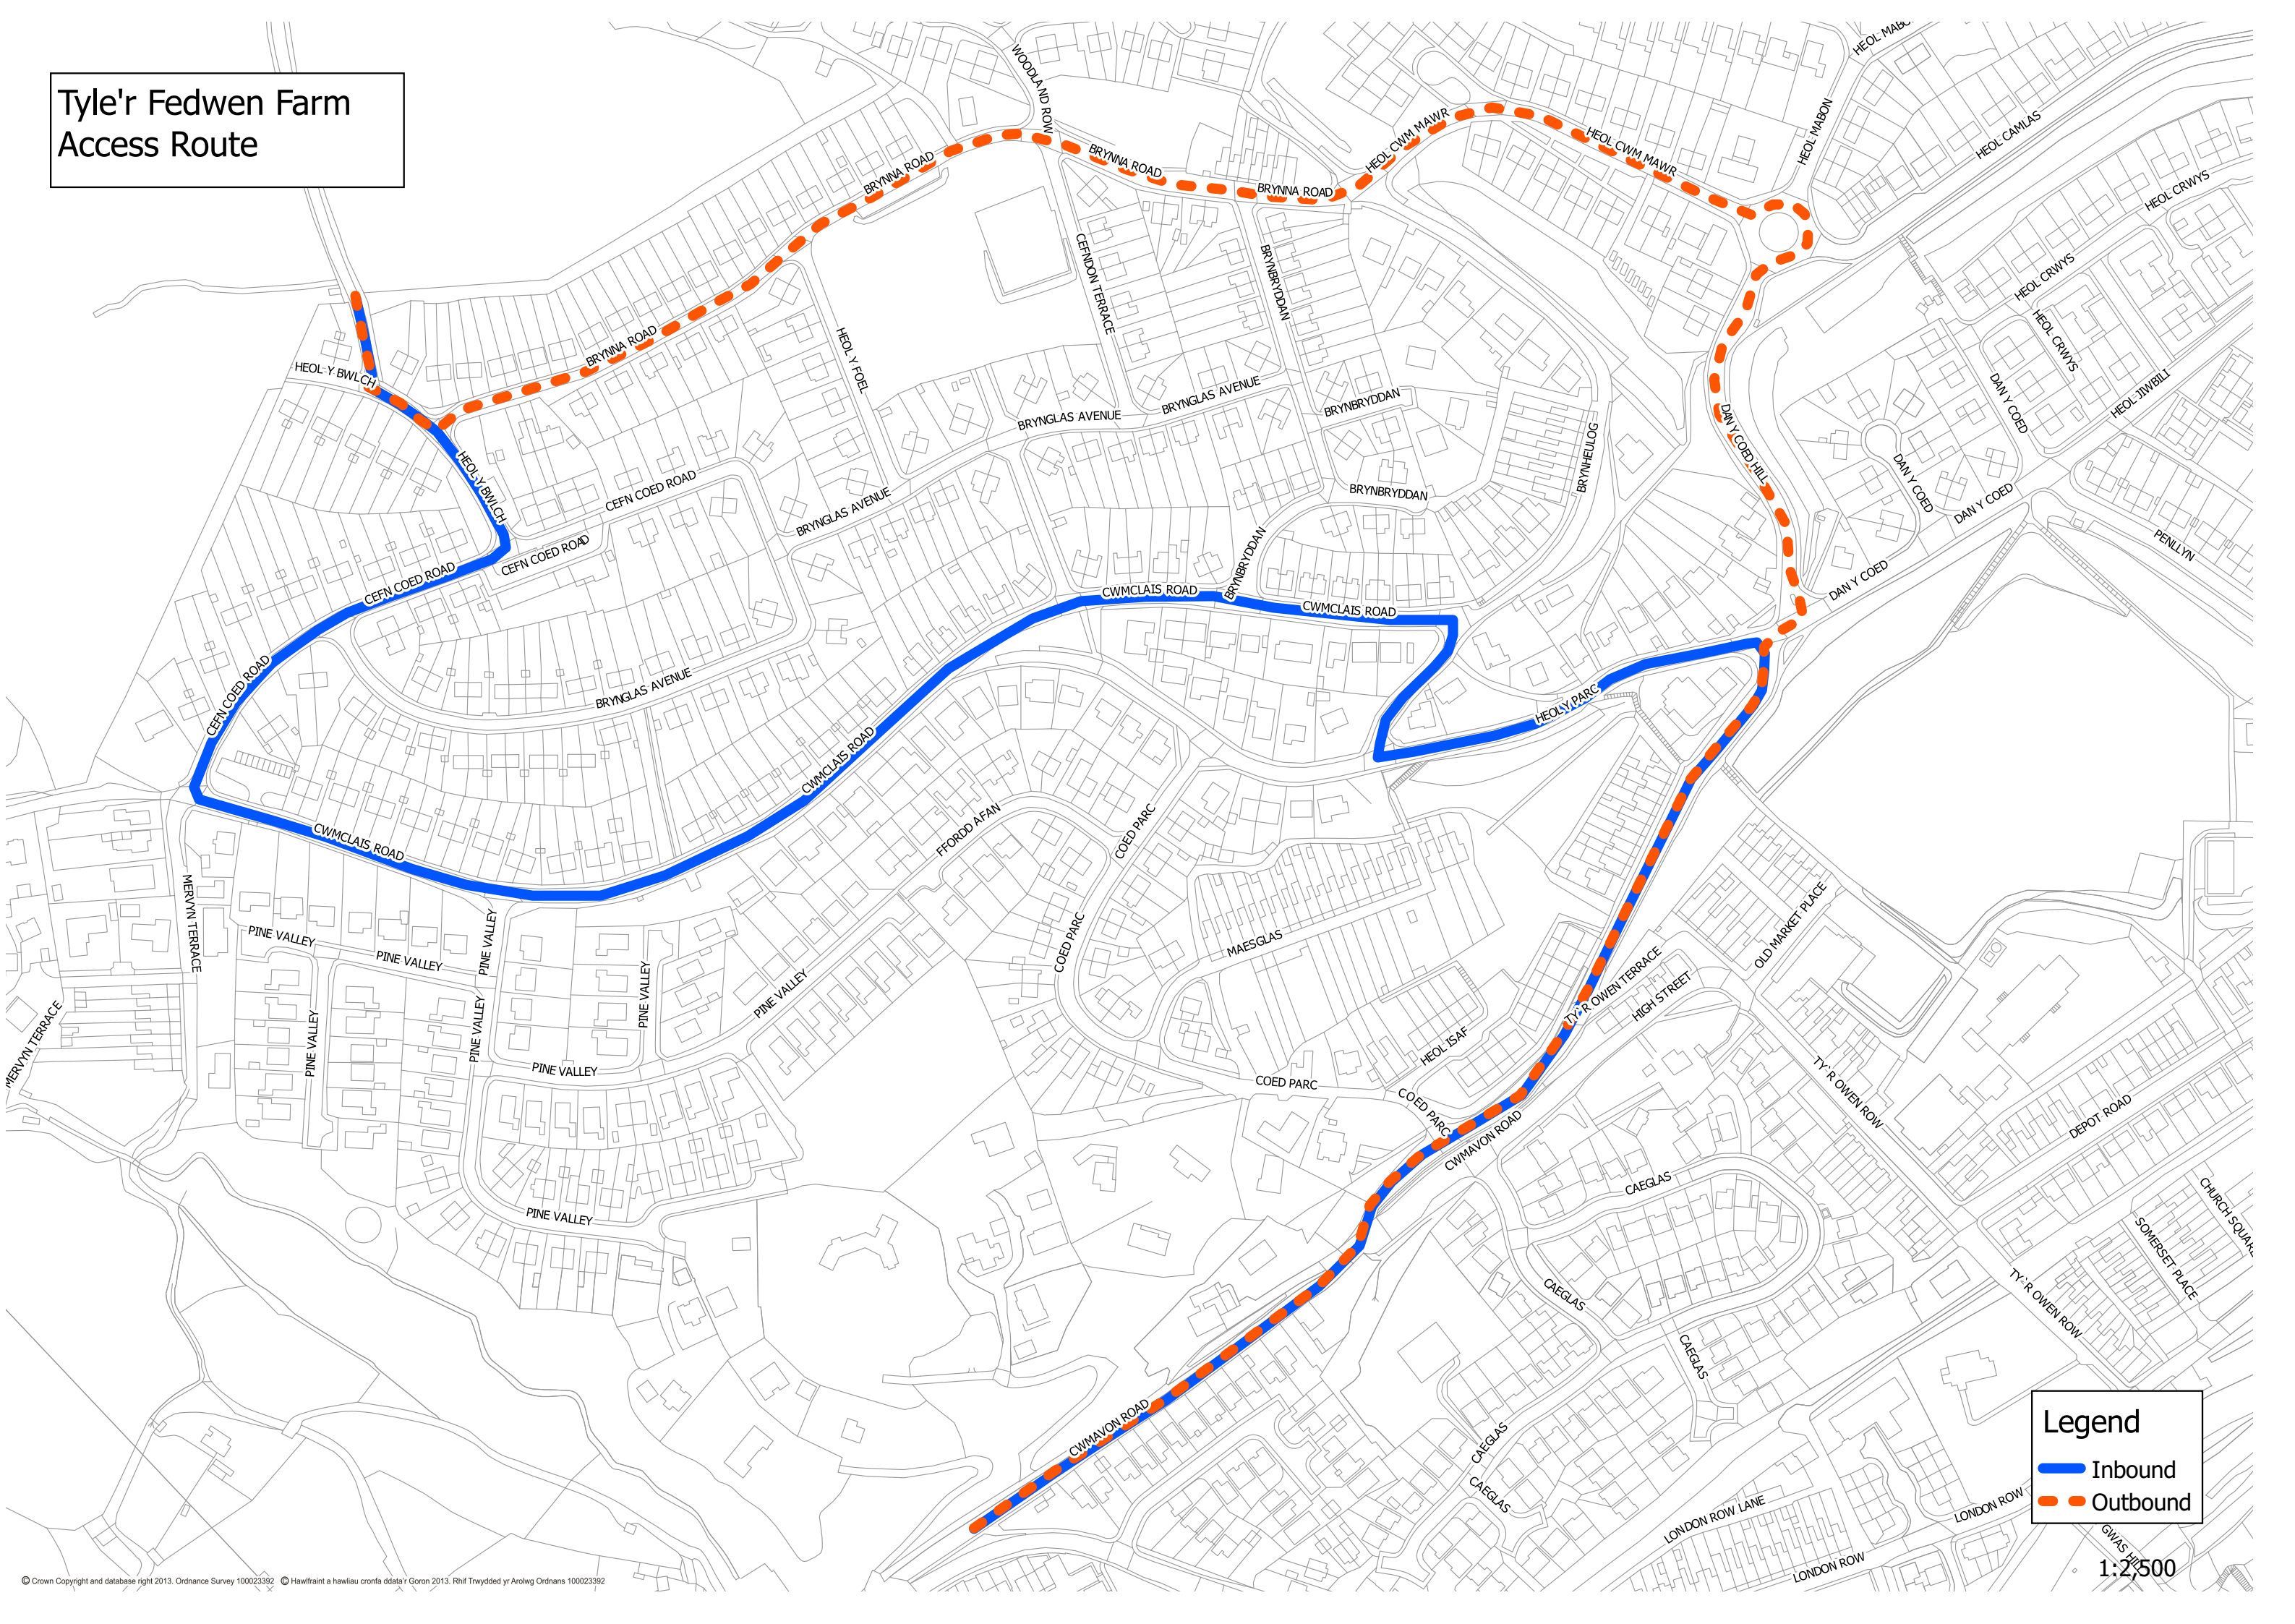

# Tyle'r Fedwen Farm Access Route

**Legend**

- Inbound
- Outbound

1:2,500